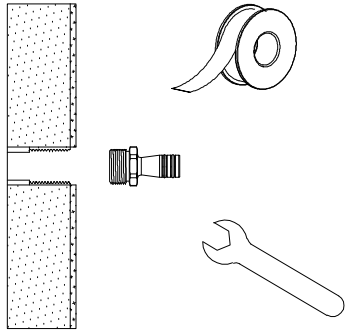

## Shower holder

Art NO:ARL-PHD-CRM

## Installation

1

2

3

4

5